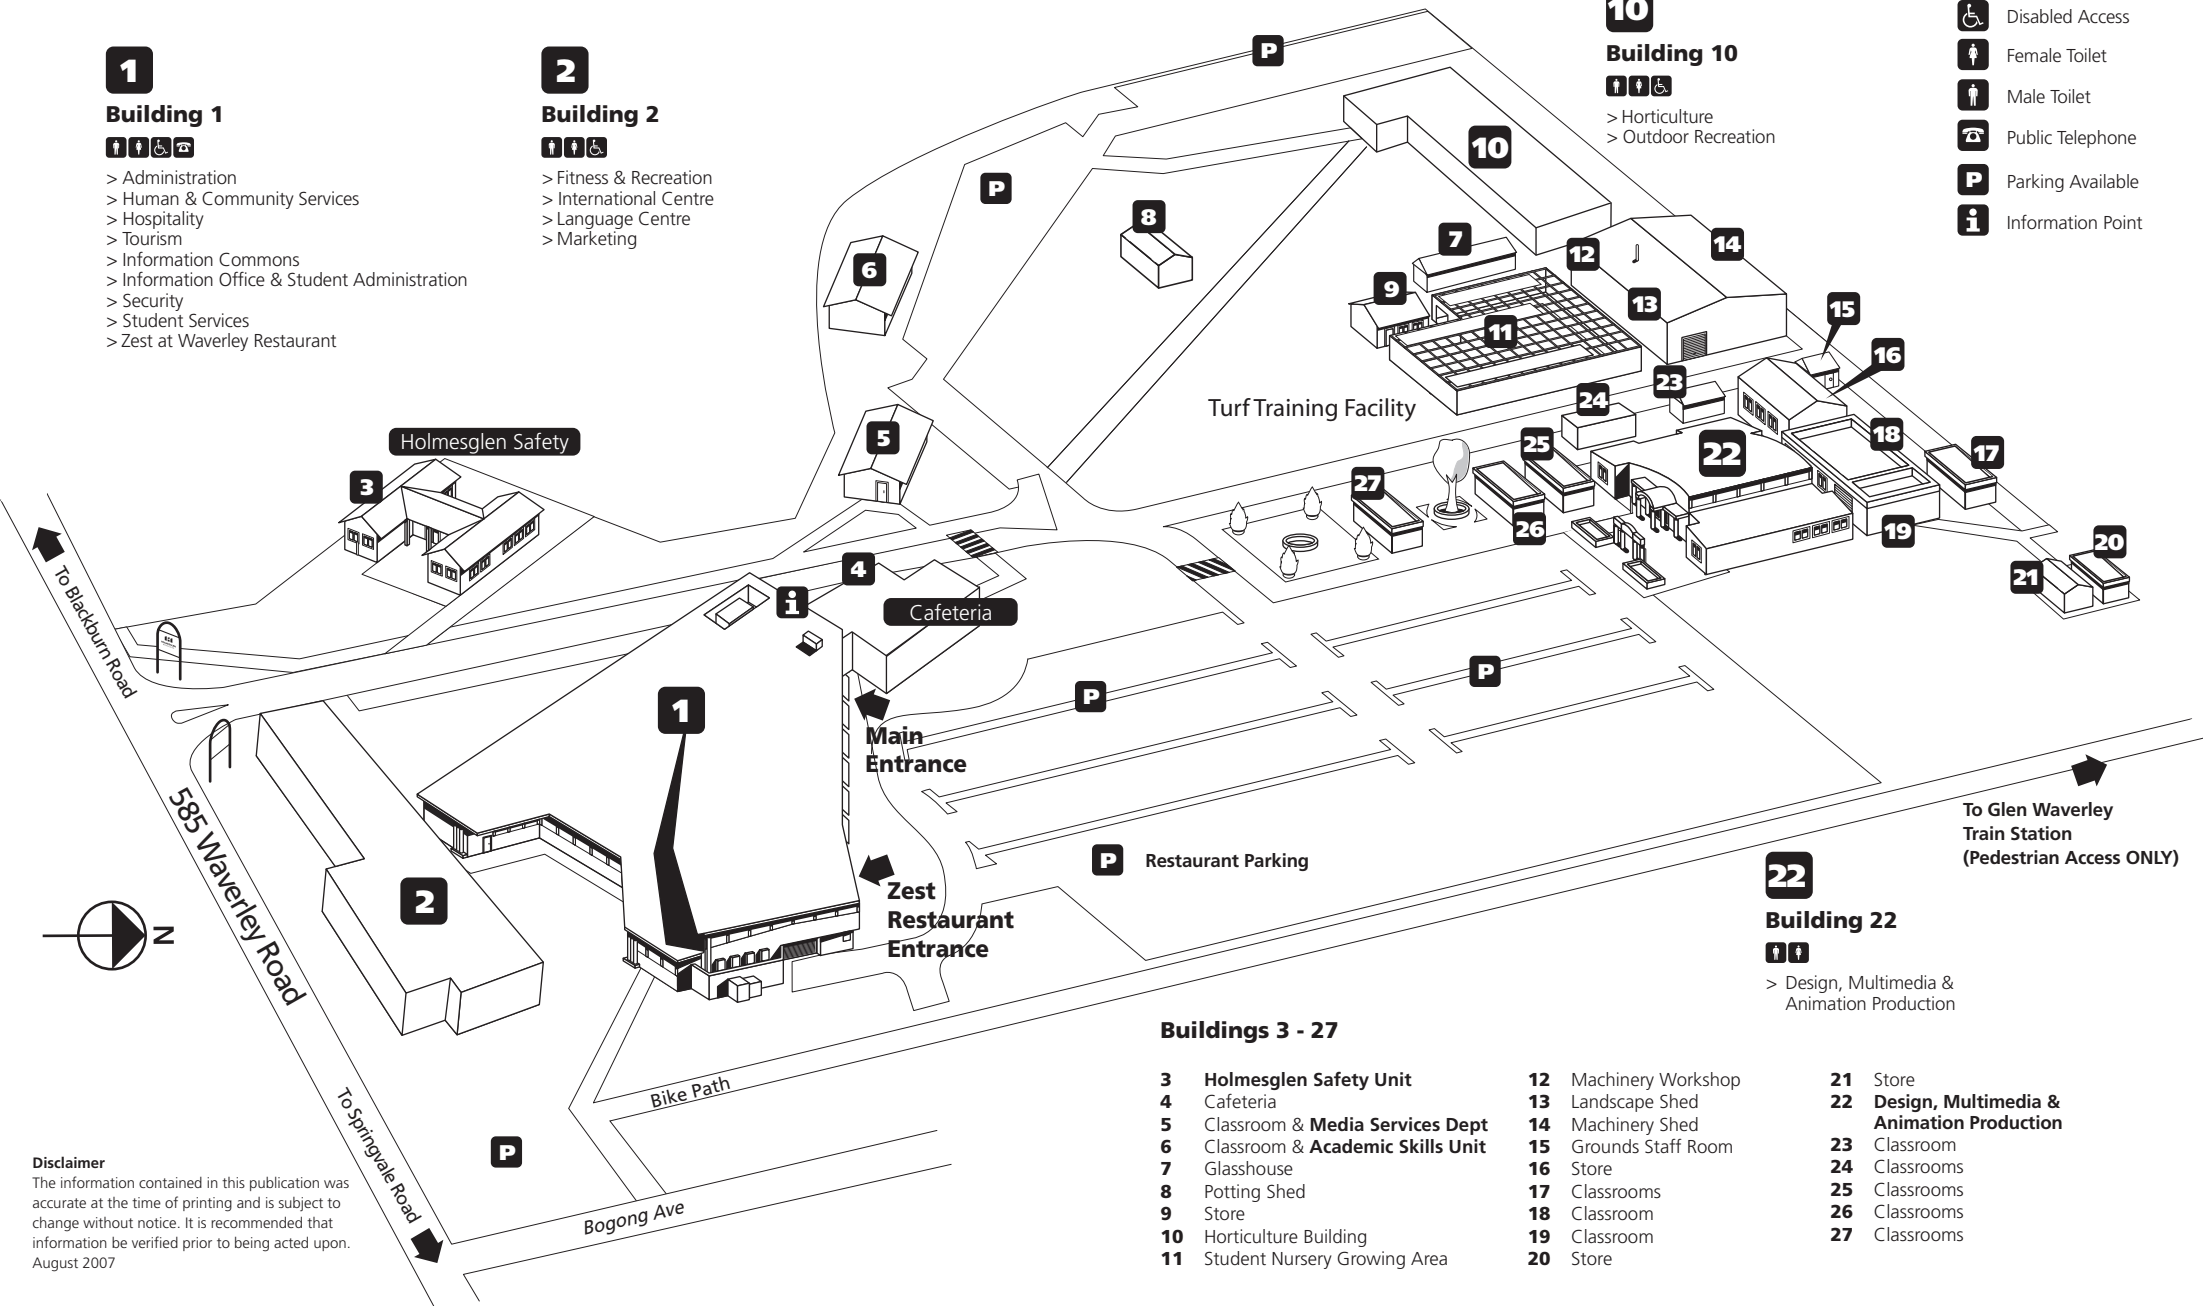

2 Building 2

- > Fitness & Recreation
- > International Centre
- > Language Centre
- > Marketing

10 Building 10

- > Horticulture
- > Outdoor Recreation

- Disabled Access
- Female Toilet
- Male Toilet
- Public Telephone
- Parking Available
- Information Point

Buildings 3 - 27

- | | | |
|---|------------------------------|---|
| 3 Holmesglen Safety Unit | 12 Machinery Workshop | 21 Store |
| 4 Cafeteria | 13 Landscape Shed | 22 Design, Multimedia & Animation Production |
| 5 Classroom & Media Services Dept | 14 Machinery Shed | 23 Classroom |
| 6 Classroom & Academic Skills Unit | 15 Grounds Staff Room | 24 Classrooms |
| 7 Glasshouse | 16 Store | 25 Classrooms |
| 8 Potting Shed | 17 Classrooms | 26 Classrooms |
| 9 Store | 18 Classroom | 27 Classrooms |
| 10 Horticulture Building | 19 Classroom | |
| 11 Student Nursery Growing Area | 20 Store | |